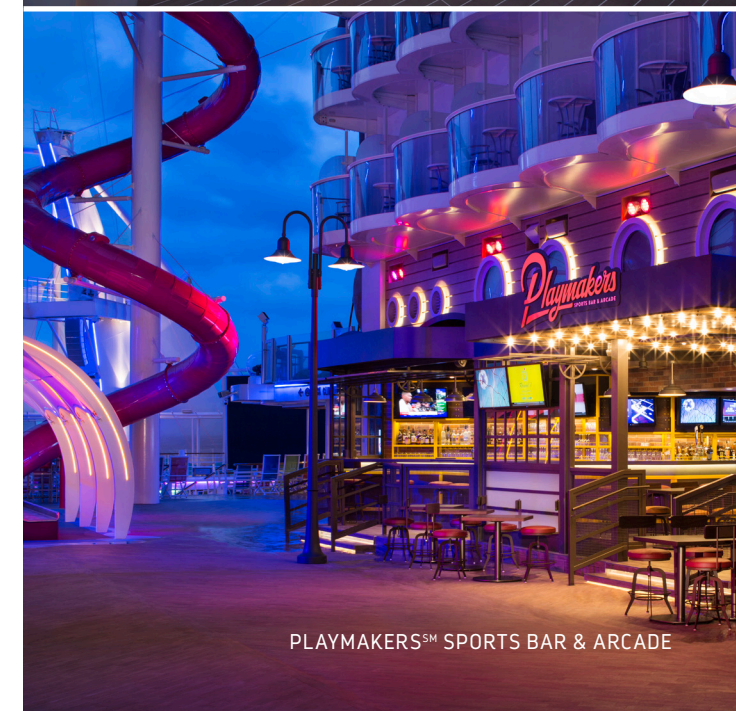

MUCH TO DO AFTER DARK

An evening onboard *Symphony of the Seas*® is a night full of non-stop entertainment.

• **Broadway Show** — Dust off your dancing moves because you can't stop the beat in *Hairspray*.

• **Studio B** — World-class ice skaters whose stunts will leave you breathless.

• **AquaTheater** — Spectacular high-diving shows and cutting-edge 3D flying technology in the Royal Caribbean Productions original *HiRO*.

• **Royal Promenade** — A multi-deck boulevard with vibrant parades and dance parties.

• **Night Life** — Bars, lounges, and nightclubs that never have a cover, including live jazz, comedy, dancing at Dazzles and Boleros, Playmakers^{SM} Sports Bar and Arcade, and Bionic Bar®.

• **Casino Royale^{SM}** — Lady Luck awaits at slots, tables and tournaments.