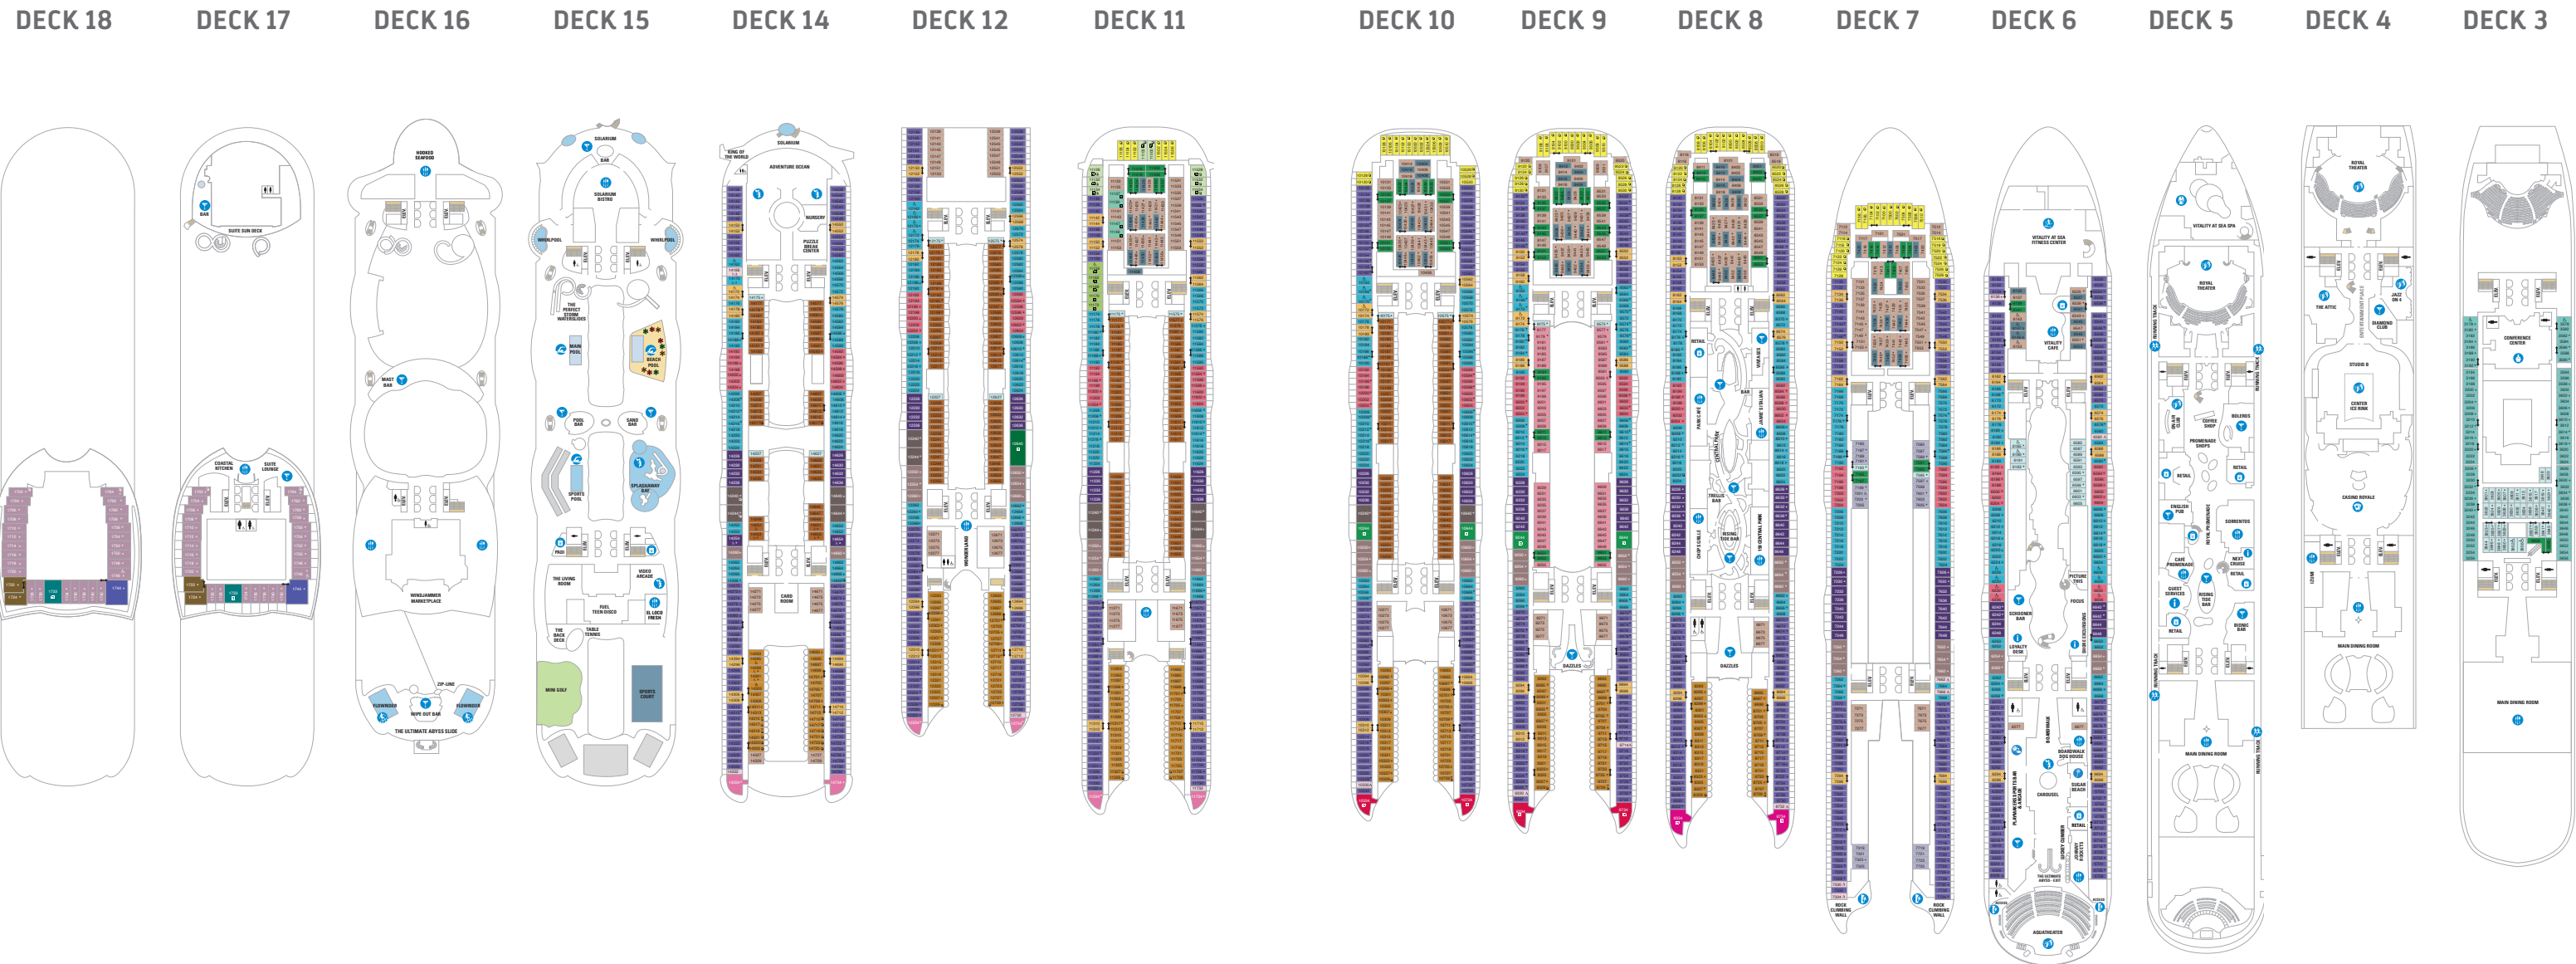

THE ATTIC

STUDIO B

CONFERENCE ROOM

EVENT VENUES		DECK	PRIVATE VENUE	SEATED CAPACITY	RECEPTION CAPACITY
THEATERS	Royal Theater — Our dramatic main theater.	3, 4	✓	1,411	1,411
	AquaTheater — High diving theater with stadium seating and movie screens	6		763	
	Studio B — Ice-skating rink and multipurpose activity complex with stadium seating	3, 4	✓	769	1,000
NEIGHBORHOODS*	Boardwalk® — Seaside amusements and ocean views	6	✓	1,000	
	Central Park® — Lush open-air park with bars, cafés, shopping	8		300	
CONFERENCE CENTER	Room 1	3	✓	60	
	Room 2	3	✓	81	
	Rooms 1 & 2	3	✓	141	
	Room 3	3	✓	126	
	Room 4	3	✓	102	
	Rooms 3 & 4	3	✓	228	
	Total Conference Center Capacity			369	
POOL AREAS	Solarium Bar — Upper Level	15	✓	102	1,200
	Solarium — Lower Level	14	✓	360	500
	Solarium Bistro*	14	✓	152	152
	Solarium — Upper & Lower Deck*	14, 15	✓	106	1,600
	Solarium — With Specialty Restaurant*	14, 15	✓	258	1,900
	Beach Pool	15			100
	Sports Pool	15			100
Sky Bar	16			25	
BARS CLUBS LOUNGES	Dazzles — Two-level club lounge with view of Central Park	8, 9	✓	162	220
	The Attic — Family shows, adult comedy, guest entertainers	4	✓	220	300
	Boleros — Follow the Latin beat and cool down with a mojito	5		98	116
	On Air Club — Karaoke lounge and sports bar	5	✓	95	115
	Vintages — Intimate wine and tapas bar with a robust selection	8	✓		

*Buy-out fees apply.

Symphony of the Seas®

AT-A-GLANCE

- Maiden voyage: April 7, 2018
- Gross tonnage: 228,081
- Staterooms: 2,759
- Guest capacity: 5,518
- Crew to serve you: 2,200
- 7 neighborhoods
- 20 dining options
- 4 pools, 10 whirlpools
- 2 Rock Climbing Walls
- 2 FlowRider® surf simulators
- Ice-skating rink
- Zip Line
- Ultimate Abyss, 10 story slide
- Laser Tag
- Escape the Rubicon

- 🍷 Dining Venue
- 🎪 Entertainment Area
- 🍸 Bars & Lounges
- 👦 Kids & Teens Area
- 🏊 Pool
- ♨️ Spa
- 🏋️ Fitness
- 🏃 Running Track
- 🧗 Rock Climbing Wall
- 🌊 FlowRider®
- 👨 Guest Services
- 🏢 Conference Center
- 🛍 Shopping
- 🎰 Casino RoyaleSM