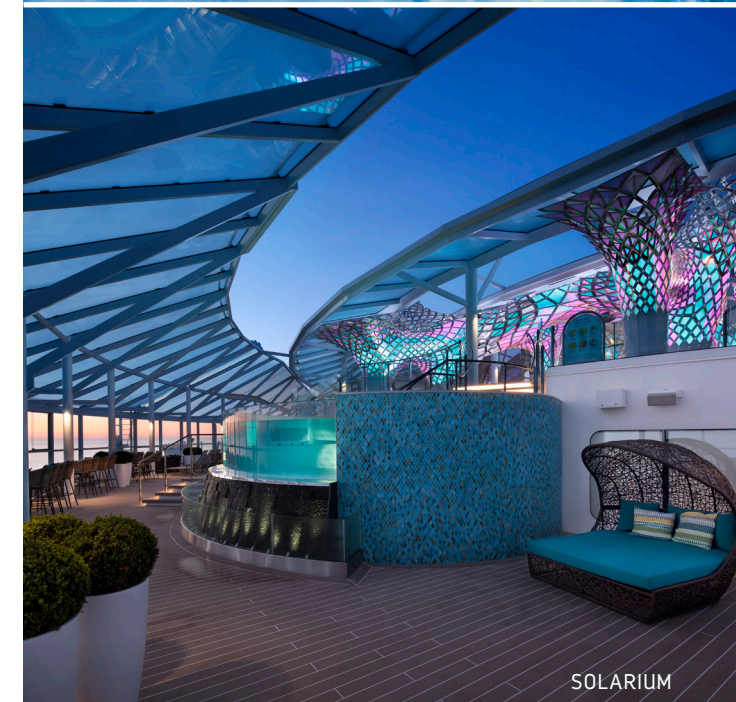

MUCH TO DO AFTER DARK

An evening onboard *Symphony of the Seas*® is a night full of non-stop entertainment.

• **Broadway Show** — Dust off your dancing moves because you can't stop the beat in *Hairspray*.

• **Studio B** — World-class ice skaters whose stunts will leave you breathless.

• **AquaTheater** — Spectacular high-diving shows and cutting-edge 3D flying technology in the Royal Caribbean Productions original *HiRO*.

• **Royal Promenade** — A multi-deck boulevard with vibrant parades and dance parties.

• **Night Life** — Bars, lounges, and nightclubs that never have a cover, including live jazz, comedy, dancing at Dazzles and Boleros, Playmakers^{SM} Sports Bar and Arcade, and Bionic Bar®.

• **Casino Royale^{SM}** — Lady Luck awaits at slots, tables and tournaments.